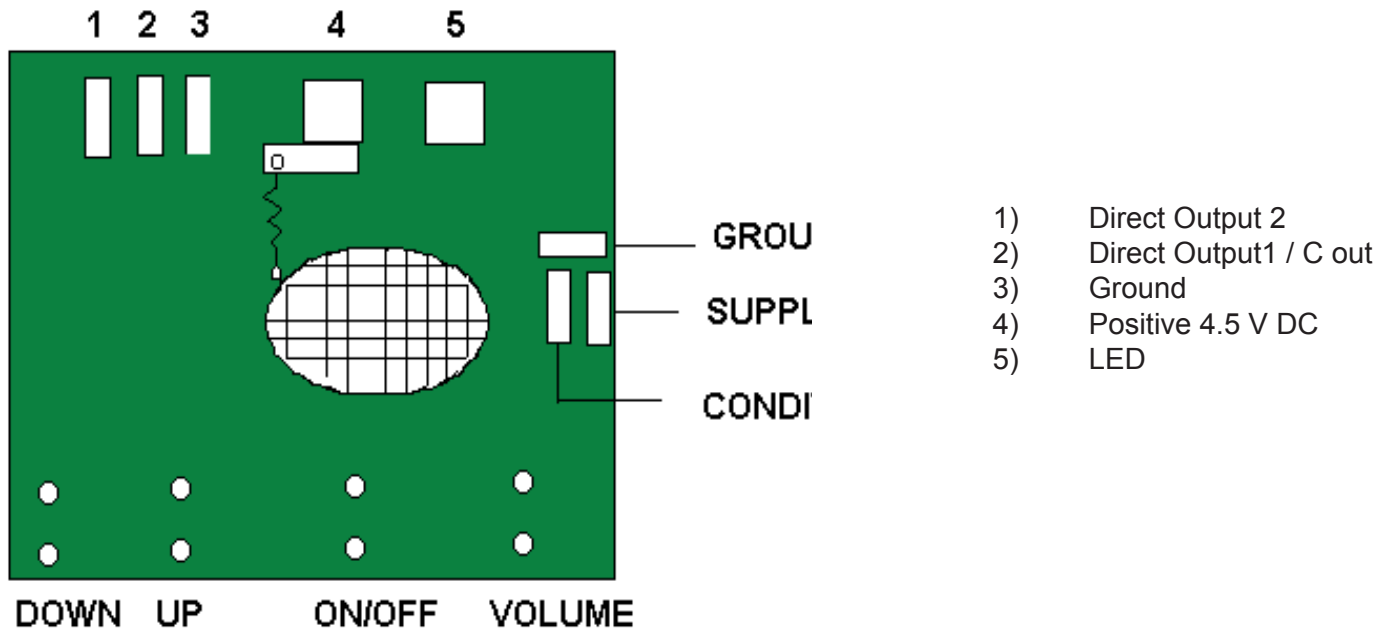

NEW 45 IN 1 CHANT TYPE

NOTE:

1. For Direct Output short select pad with Ground
2. For Coutput short select pad with supply

1.Mahaganathipathy
2.Gumganapathy
3.Ganeshaya
4.Vinayakaya
5.Namashivaya
6.Arunachaleshwaraya
7.Jeyajeya Sankara
8.Mahamrityunjai
9.Om
10.saravanabhava
11.subramaniyaye Namaha
12.kandashasti
13-21. Navagraham (9)
22.saranam Iyappa
23.om Ragavendraya
24.sathya Sai Baba
25.shanthi Mantram
26.vastu Gayathri