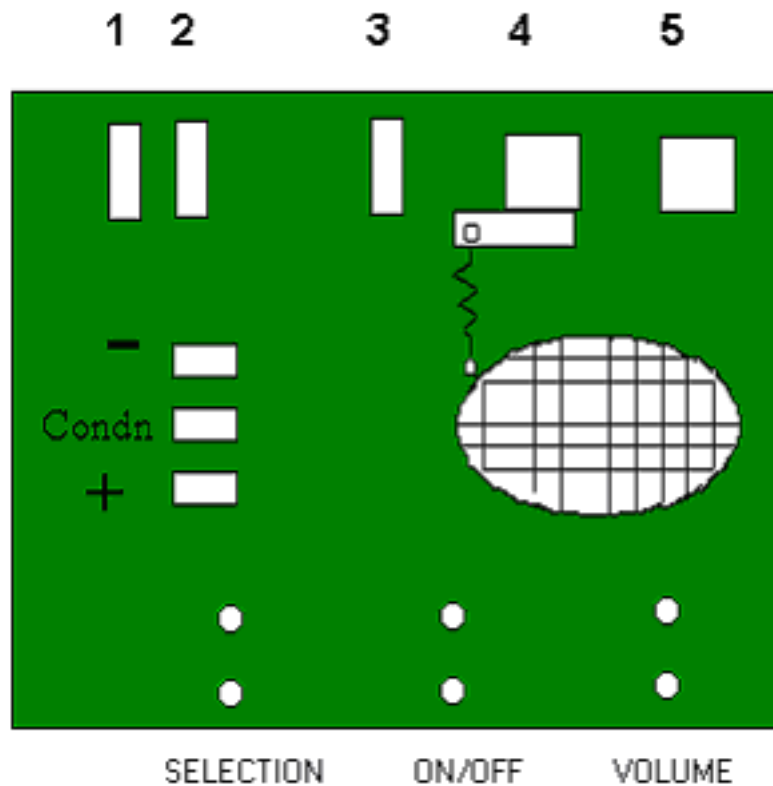

## NEW 18 IN 1 COB DETAILS

## LIST

- 1) Direct Output2 / Ccout
- 2) Direct Output1
- 3) Ground
- 4) Positive 4.5V DC
- 5) LED Output

Note:-

- 1) For Direct Output short "Cond'n" pad with (-)Gnd
- 2) For C output short "Cond'n" pad with (+)VDD