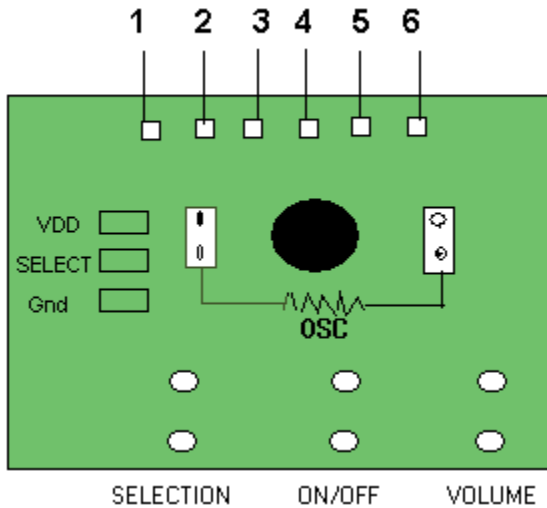

NEW 9 IN 1 COB DETAILS

- 1) Direct Output1
- 2) Direct Output2/ C out
- 3) Positive 4.5V DC
- 4) Ground
- 5) No Connection
- 6) LED Output

Note:-

- 1) For Direct Output short select pad with Gnd
- 2) For C output short select pad with VDD