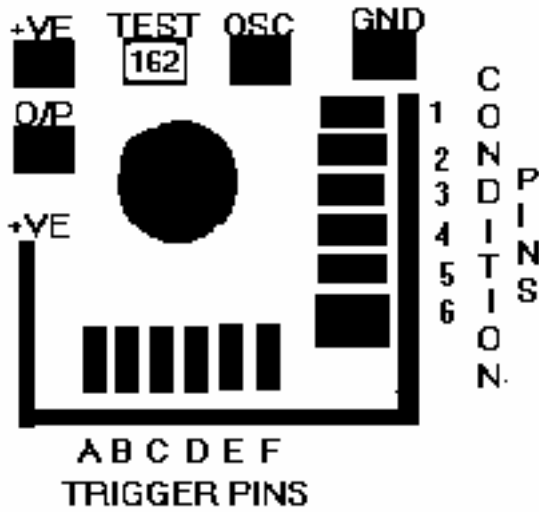

162 IN 1 COB DETAILS

Note:

1. OSC RES: 910K
2. Test Pin : No Connection
3. At Poweron some trigger PIN should be high
4. for sequential trigger give supply and GND permanently and then give trigger of 4.5V DC to trigger PINs