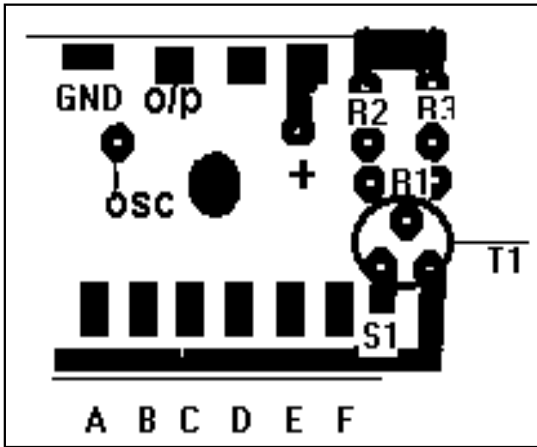

## 15 IN 1 MULTI CHANNEL COB DETAILS

**NOTE:**

- 1.Osc Res:360k
- 2.Triggers Are Ground Trg.
- 3.Trigger Voltage Is 4.5v D.C
- 4.For Poweron ,short S1 With Common Line Along With Selected Local Pins.
- 5.For Sequential, Use T1 With Bc547 And R1=1k,r2=2.2k,r3=3.6k . these Components Are Required For Filtering And To Limit The Voiltage To 4.5v Dc.and Short The Selected Local Pin With Common Line.