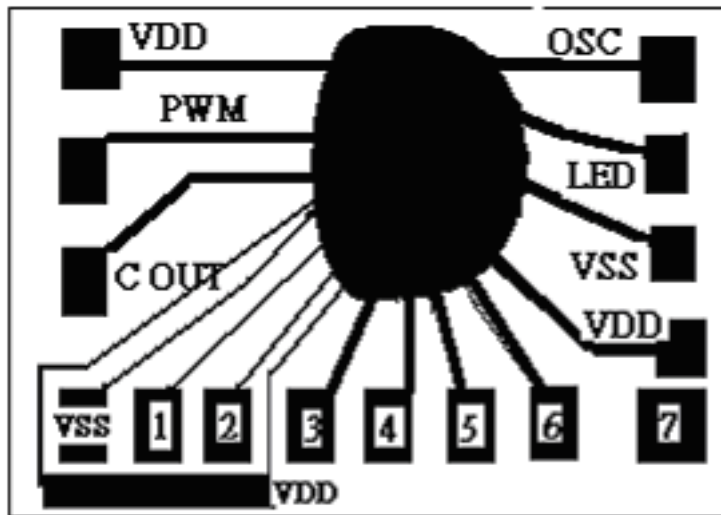

NEW 11 IN 1 AND 12 IN 1 COB DETAILS

OSC RES : 360K

Details:

Pad No.1 Pwm or Cout Selection Short this PAD with VSS for PWM and short this PAD with VDD for Cout.

Pad No.2 Short it with VDD to make the COB as 12 in 1 with 15 positions.

In Normal mode it will be 11 in 1 with 12 positions.

Pad No.3 Toggle switch mode any change in switch will change song.

Pad No.4 Volume Switch

Pad No.5 on/off Switch

Pad No.5 Sequential Selection

Pad No.7 for Narayana Special 7 in 1 Short it with VDD.